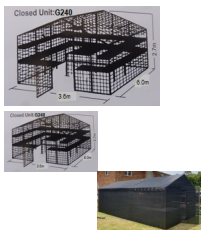

## G240 Shade House (Assembled)

G240 Shade House - Depth 6.0m Width 3.6m Height: 2.7m

Rating: Not Rated Yet

**Price**

Sales price \$ 5730.00

[Ask a question about this product](#)

### Description

Shade House - Closed Unit

Depth : 6.0m Width: 3.6m Height: 2.7m