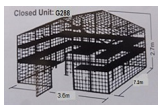

G288 Shade House (Assembled)

G288 Shade House - Depth 7.2m Width 3.6m Height: 2.7m

Rating: Not Rated Yet

Price

Sales price \$ 6495.00

[Ask a question about this product](#)

Description

Shade House - Closed Unit

Depth : 7.2m Width: 3.6m Height: 2.7m